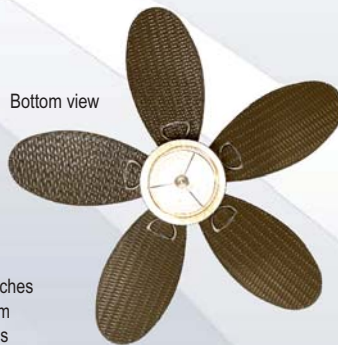

Bottom view

Features

- Colour : Antique Brass
- Sweep : 1320 mm / 52 inches
- Motor Spec : 188 x 12 mm
- Quantity of Blades : 5 Nos
- Palm Shaped ABS Blades
- Height of Fan : 71 cm
- Light Kit Spec : LED (18W)
- Remote Control Included