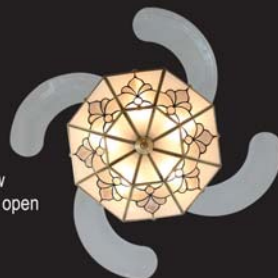

Bottom view
with blades open

Features

- Colour : Antique Brass
- Sweep : 1120 mm / 44 inches
- Motor Spec : 153 x 15 mm
- Quantity of Blades : 4 nos
- Retractable Clear Fine Acrylic Blades
- Height of Fan : 62 cm
- Light Kit Spec : LED (36W)
- Remote Control Included