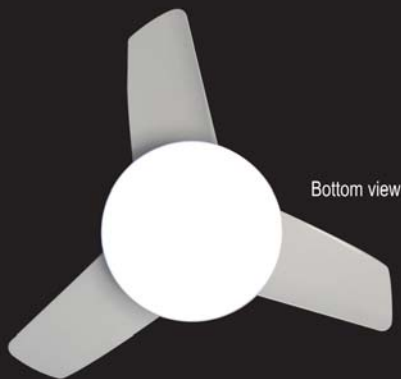

Colour : White

Sweep : 660 mm / 26 inches

Motor Spec : 153 x 18 mm

Quantity of Blades : 3 Nos

Palm Shape ABS Fine Blades

Height of Fan : 61 cm

Light Kit Spec : LED Multi Colour (12W)

Remote Control Included