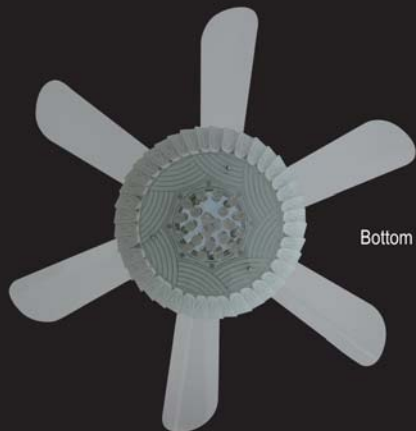

Acrylic Fine Blades

Height of Fan : 60 cm

Remote Control Included

Light Kit Spec : LED Multi Colour (36W)

ZEPHYR

Side view

Features

- Colour : Chrome
- Sweep : 1420 mm / 56 inches
- Motor Spec : 188 x 18 mm
- Quantity of Blades : 6 Nos
- Clear Fine Acrylic Blades
- Height of Fan : 76 cm
- Light Kit Spec : LED (45W)
- Remote Control Included

Bottom view

CRYSTAL

Side view

Features

- Colour : Gold
- Sweep : 1420 mm / 56 inches
- Motor Spec : 188 x 18 mm
- Quantity of Blades : 6 Nos
- Clear Fine Acrylic Blades
- Height of Fan : 65 cm
- Light Kit Spec : LED (48W)
- Remote Control Included