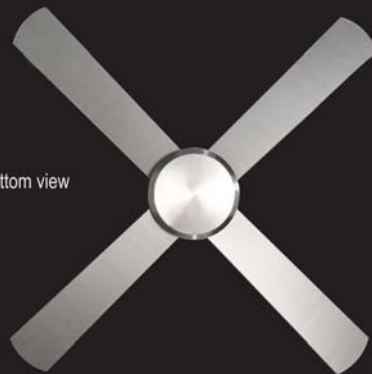

Light Kit Spec : LED Multi Colour (12W)

Bottom view

STEAL

Side view

Bottom view

Features

Colour : Matt Silver

Sweep : 1320 mm / 52 inches