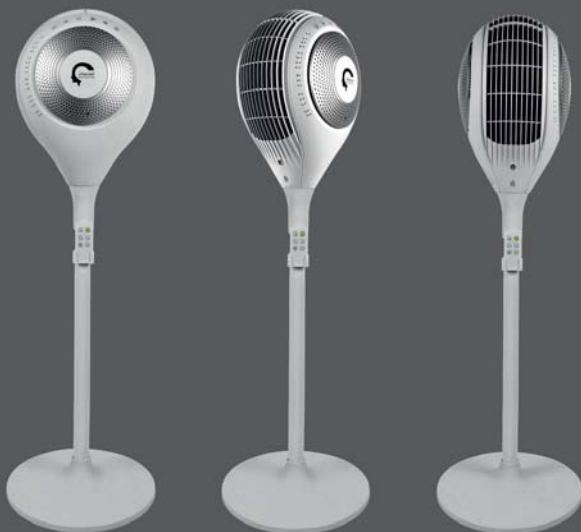

For All types of Ceilings - POP, Wooden Ceilings, Tile Ceilings, Grid Ceilings, Gypsum Board Ceilings

INVENTO SLIM

With Light

Without Light

Invento in Office (Tile Ceiling)

Features

Colour : White

Fan Spec : 603 x 603 x 190mm

ABS Body & Blades

Light Kit : LED 5 Watts x 4

Remote Control Included

Only for Tiled Ceilings

HUMANOID

Features

Colour : White
Size : Ø 370 x 1148 mm.
Height of Fan : 45.5 in.
Air Velocity : 10 m/s.
Max Flux : $\geq 300 \text{ m}^3/\text{h}$
Oscillation : 360°
Noise Level : $\leq 55 \text{ dB}$
Wattage : 65 W.
Remote Control Included