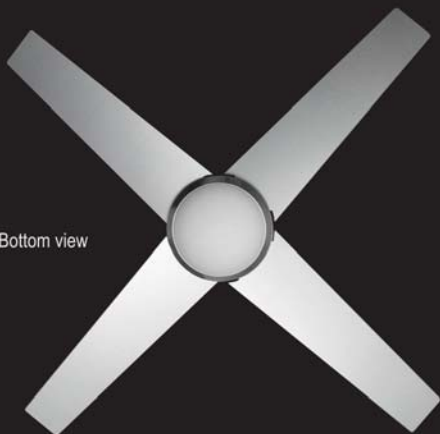

Bottom view