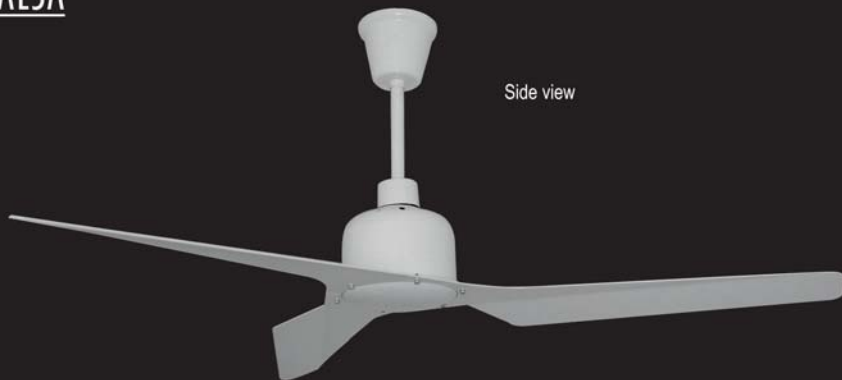

SALSA

Side view

Features

Colour : White
Sweep : 1320 mm / 52 inches
Motor Spec : 153 x 18 mm
Quantity of Blades : 3 Nos
Aluminium Alloy Fine Blades
Height of Fan : 48 cm
Wall Control Needed