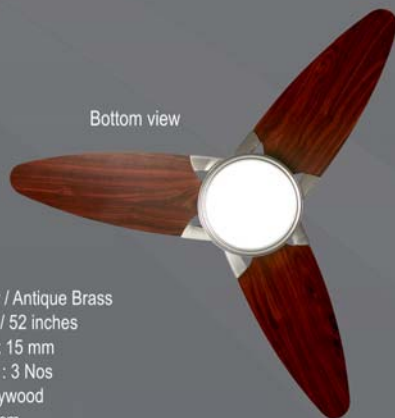

Bottom view

Features

Colour : Matt silver / Antique Brass

Sweep : 1320 mm / 52 inches

Motor Spec : 188 x 15 mm

Quantity of Blades : 3 Nos

Special Treated Plywood

Height of Fan : 56 cm

Remote Control Included

Light Kit Spec : LED Multi Colour (18W)