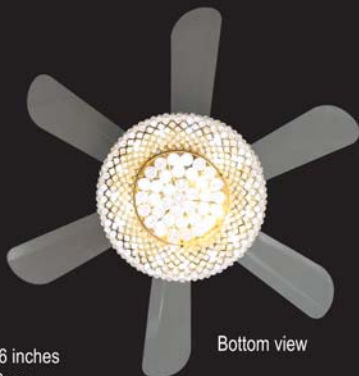

Bottom view

CRYSTAL

Side view

Features

- Colour : Gold
- Sweep : 1420 mm / 56 inches
- Motor Spec : 188 x 18 mm
- Quantity of Blades : 6 Nos
- Clear Fine Acrylic Blades
- Height of Fan : 65 cm
- Light Kit Spec : LED (48W)
- Remote Control Included