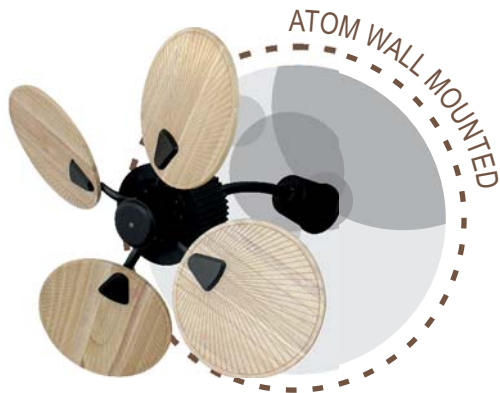

Features

Colour : Beech
Sweep : 863.6 mm / 34 inches
Motor Spec : 188 x 18 mm
Quantity of Blades : 4 Nos
Hand Painted Wooden Blades
Height of Fan : 34 cm
Wall Control Needed