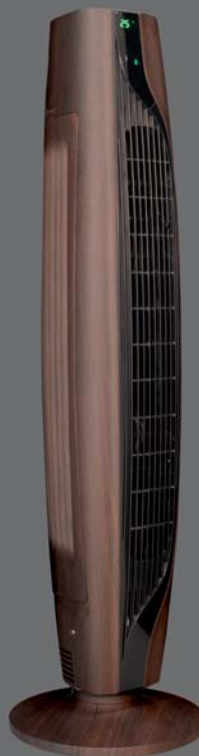

TRON

Features

Colour : White / Wood Brown
Size : 280 x 280 x 991 mm.
Height of Fan : 39 in.
Air Velocity : 6.5 m/s.
Max Flux : 280 m³/h
Oscillation : 90°
Noise Level : < 55 dB
Wattage : 65 W.
Remote Control Included

Wood Brown