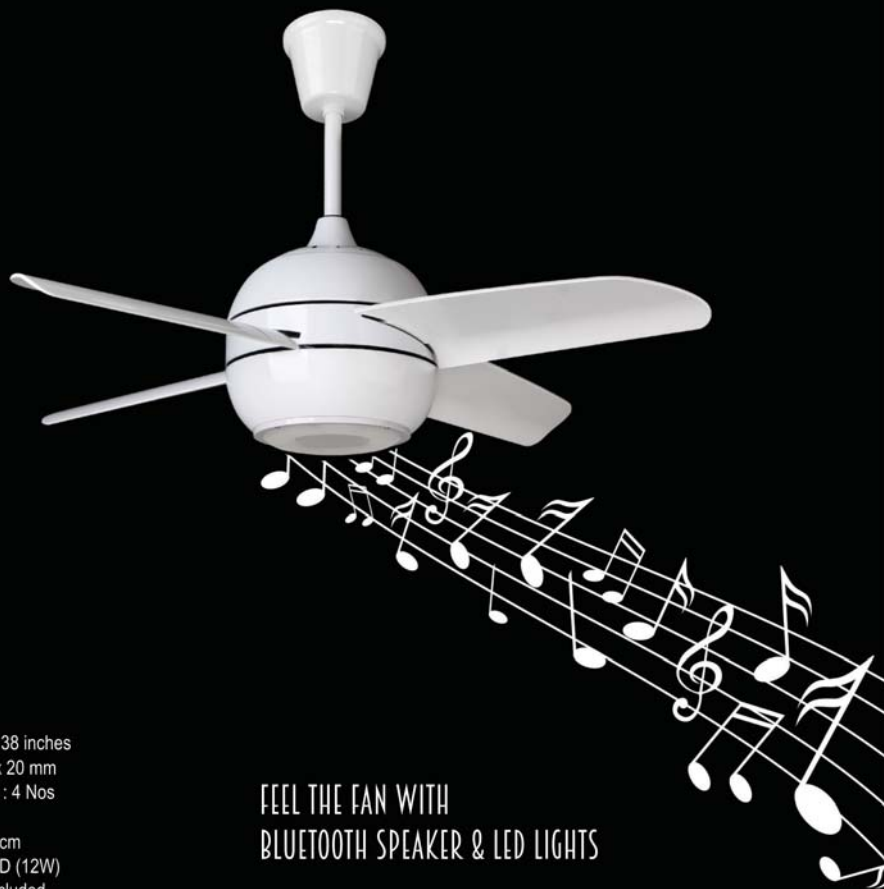

MELODY

Features

Colour : White

Sweep : 960 mm / 38 inches

Motor Spec : 153 x 20 mm

Quantity of Blades : 4 Nos

ABS Fine Blades

Height of Fan : 55 cm

Light Kit Spec : LED (12W)

Remote Control Included

Sound Kit : 10W Bluetooth Speaker

FEEL THE FAN WITH
BLUETOOTH SPEAKER & LED LIGHTS