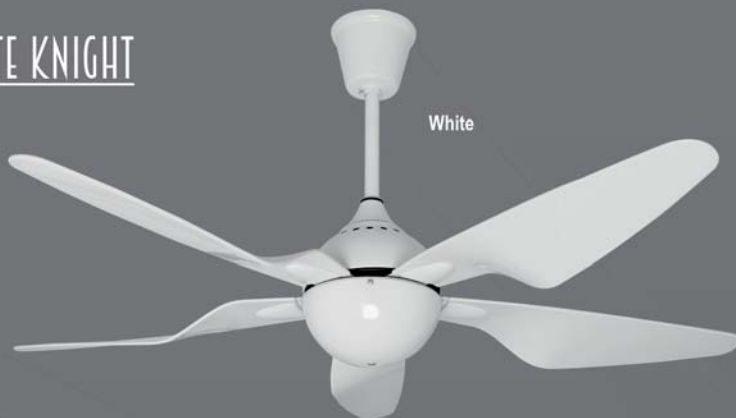

WHITE KNIGHT

White