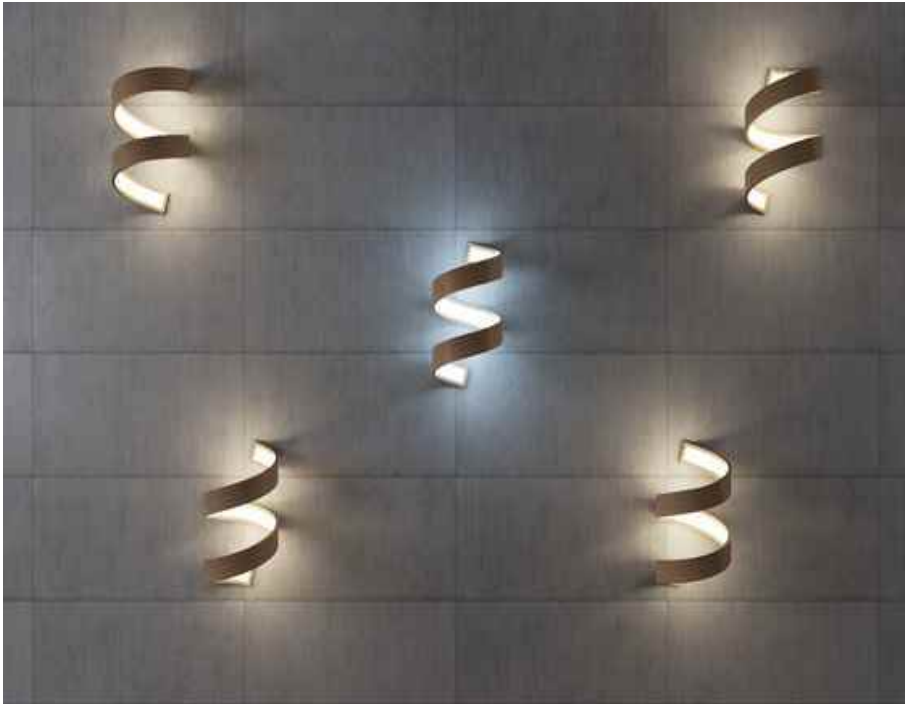

Linear Spiral Wall Mounting & Desk Top

In Light \ Out Light

Mounting Type : Wall Mounting

Product Code - KI-D224-xx

Standard Available Dimensions :
150x200m

Can be customized to any size

Housing Material : Aluminium Extruded
& PC Cover.

CCT : ww-nw-cw