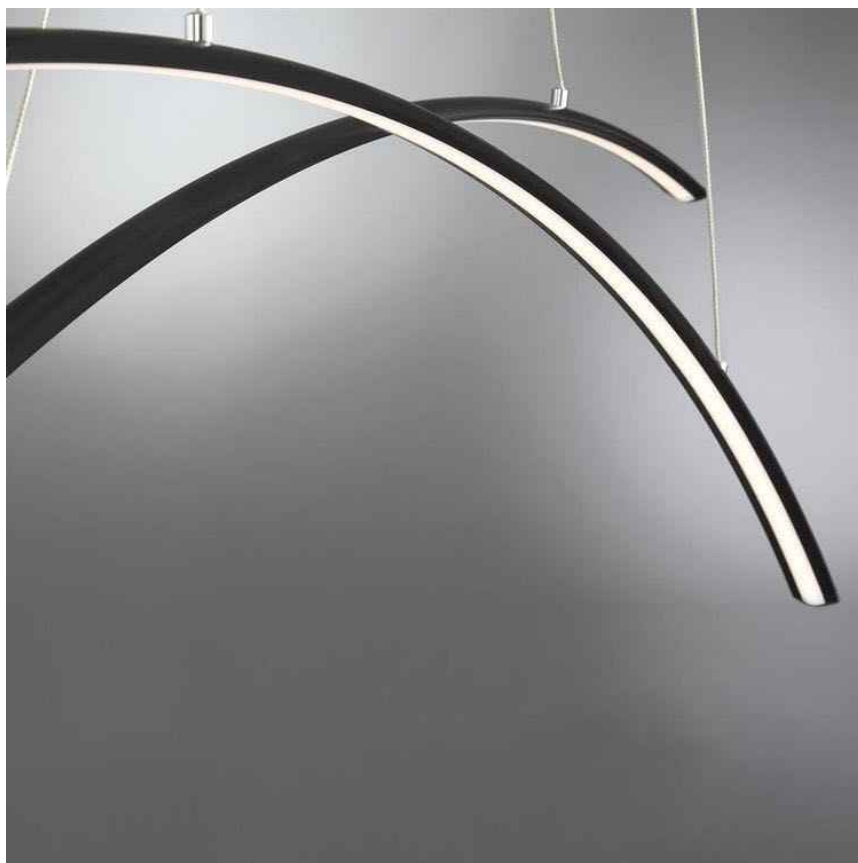

2Arc Hanging

Up \ Down Light

Product Code - KI-D241

Standard Available Dimensions :
300x900mm

Can be customized to any size

Housing Material : Aluminium Extruded
& PC Cover.

CCT : ww-nw-cw