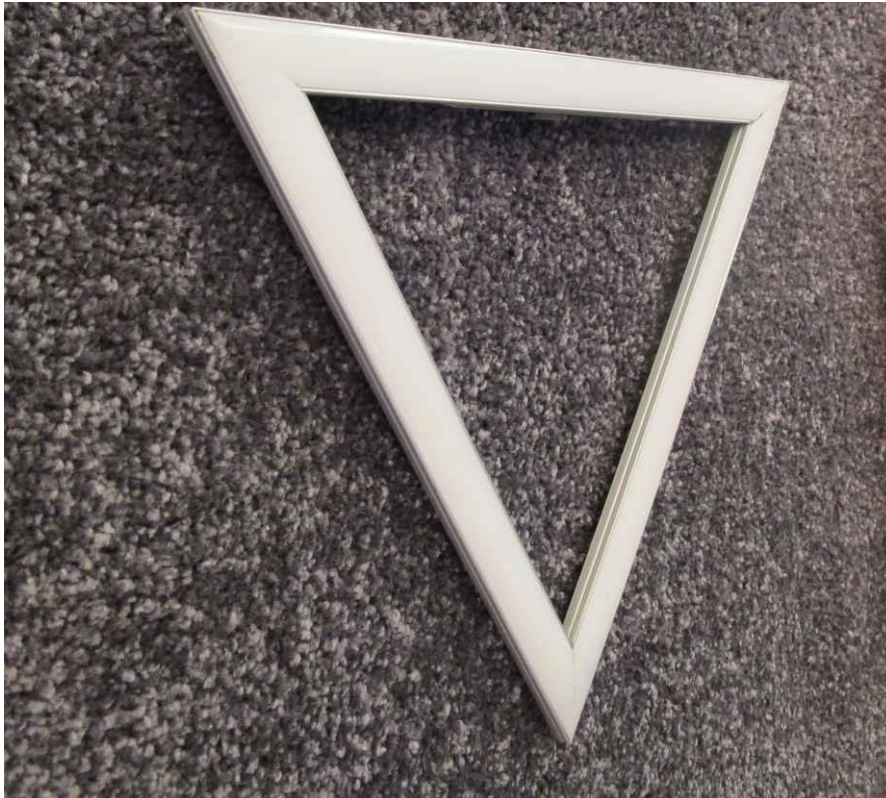

Direct In-Direct Wall Light

Back Light

Mounting Type : Suspended & Wall Mount

Product Code - KI-D132

Standard Available Dimensions :
300x300x300mm

Can be customized to any size

Housing Material : Aluminium Extruded
& PC Cover.

CCT : ww-nw-cw