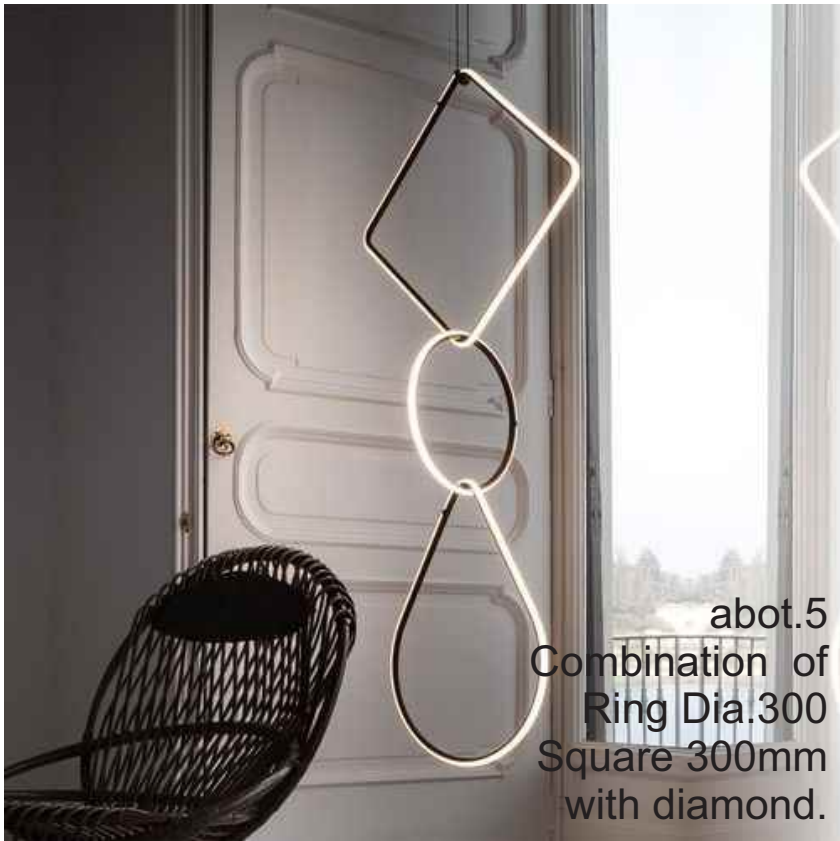

300x300mm
450x450mm
600x600mm

300mm
450mm
600mm

500mm
1000mm

300x300mm
450x450mm

Can be customized to any size

Housing Material : Aluminium Extruded
& Acrylic.

CCT : ww-nw-cw

abot.3
Combination of
Ring Dia.300 & 600mm
with diamonds

abot.4
Combination of
Ring Dia.300 & 600mm
with Line 1000mm

abot.5
Combination of
Ring Dia.300
Square 300mm
with diamond.

abot.4
Combination of
Ring Dia.300 & 600mm
with Line 1000mm.

abot.6

Combination of 300x300mm & 600x600mm Square Blocks