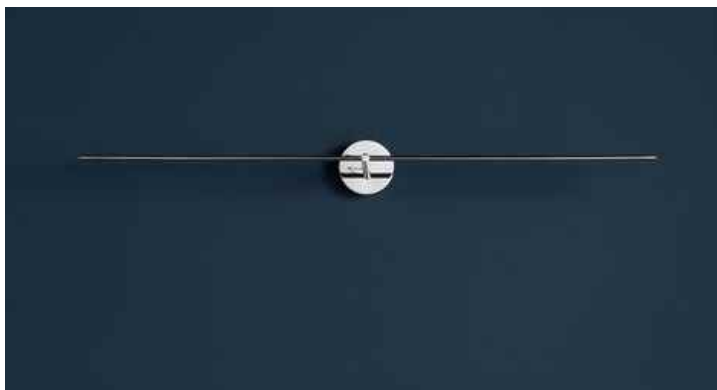

Mounting Type : Wall

Product Code - KI-D135

Standard Available Dimensions :

12 inch x 25mm

18 inch x 25mm

24 inch x 25mm

Linear Wall Light - SP06

Mounting Type : Wall