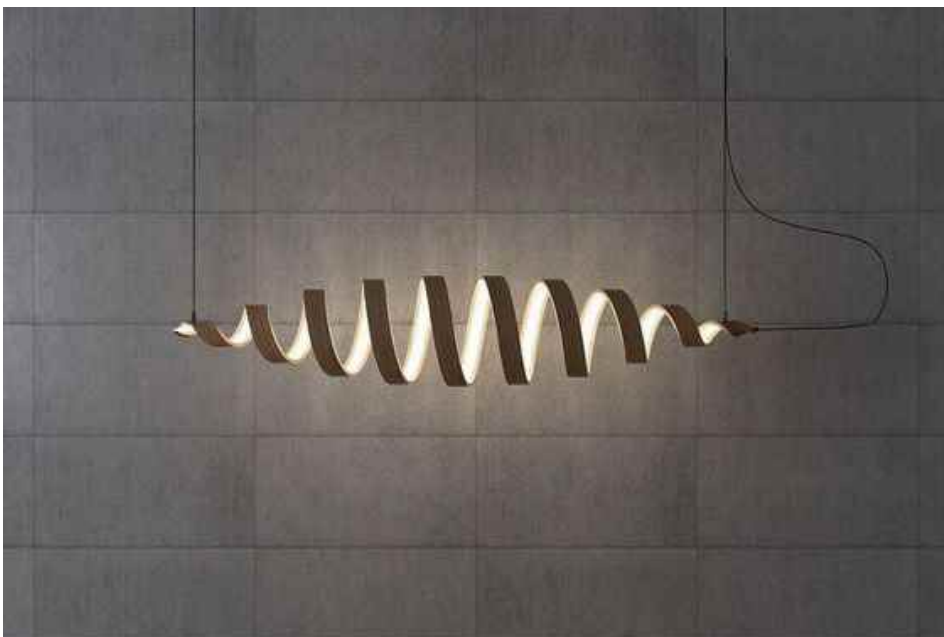

Out Light / In Light

Mounting Type : Vertical Hanging

Product Code - KI-D223H-OL

Product Code - KI-D223H-IL

Standard Available Dimensions :
150x1000mm

Can be customized to any size

Housing Material : Aluminium Extruded
& PC Cover.

CCT : ww-nw-cw