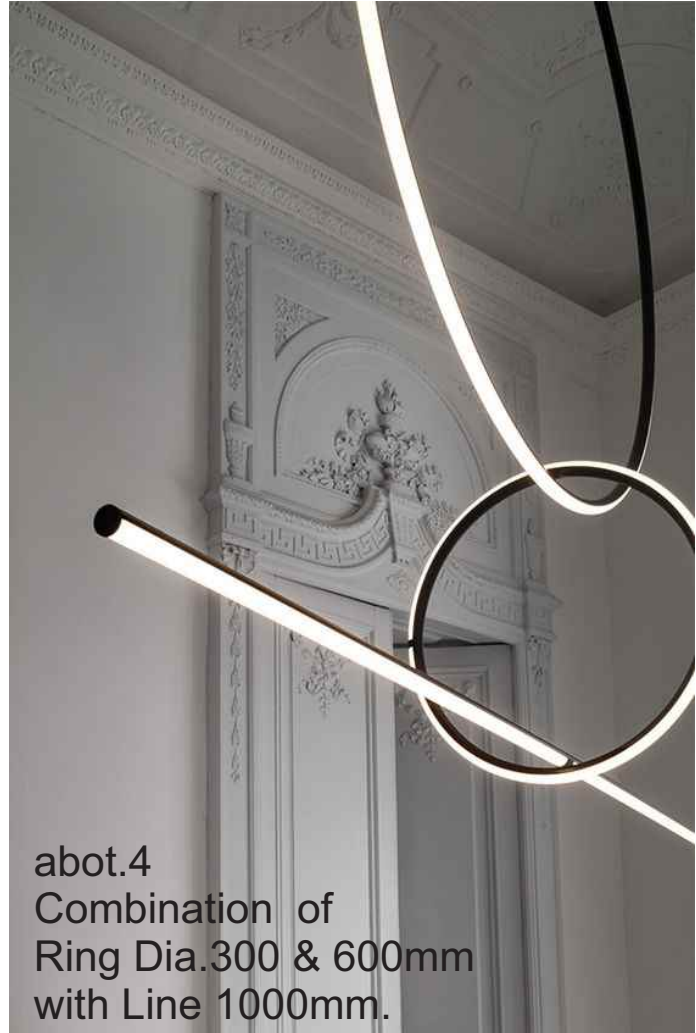

Line Light - Hexa Hollow

Mounting Type : Suspended / Surface

Product Code - KI-D703-H

Standard Available Dimensions :

Dia.300mm

Dia.450mm

Dia.600mm

Can be customized to any size

300x300mm
450x450mm
600x600mm

300mm
450mm
600mm

500mm
1000mm

300x300mm
450x450mm

Can be customized to any size

Housing Material : Aluminium Extruded
& Acrylic.

CCT : ww-nw-cw

abot.3
Combination of
Ring Dia.300 & 600mm
with diamonds

abot.4
Combination of
Ring Dia.300 & 600mm
with Line 1000mm

abot.5
Combination of
Ring Dia.300
Square 300mm
with diamond.

abot.4
Combination of
Ring Dia.300 & 600mm
with Line 1000mm.

abot.6

Combination of 300x300mm & 600x600mm Square Blocks