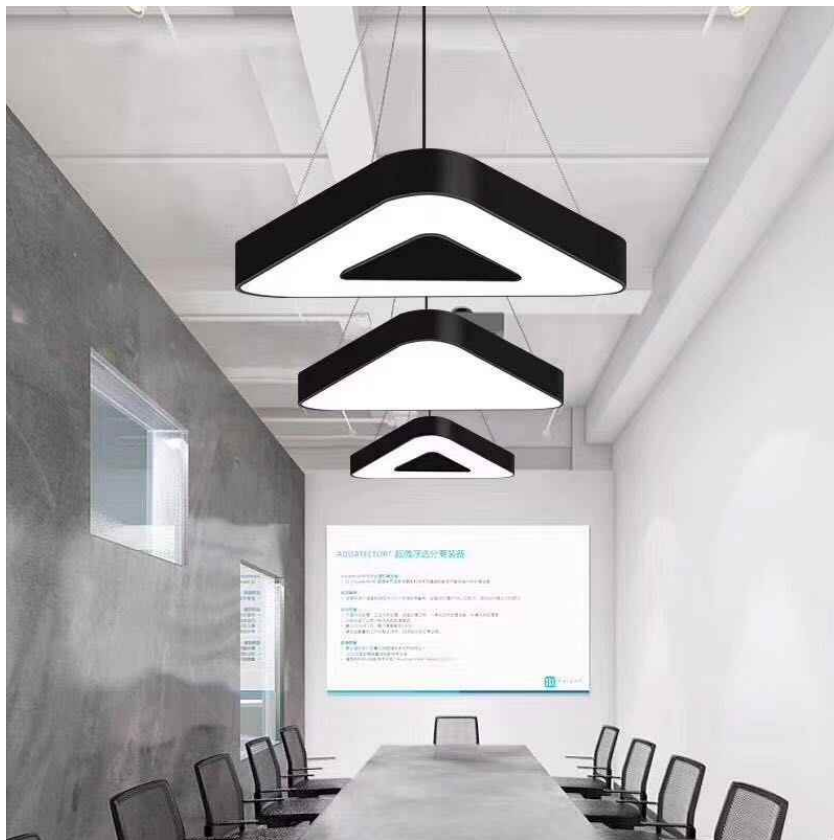

Line Light - Triangle

Mounting Type : Suspended / Surface

Product Code - KI-D702-F

Product Code - KI-D702-H

Standard Available Dimensions :

300x300x300mm

450x450x450mm

600x600x600mm

Can be customized to any size

Housing Material : Aluminium Extruded
& Acrylic

CCT : ww-nw-cw