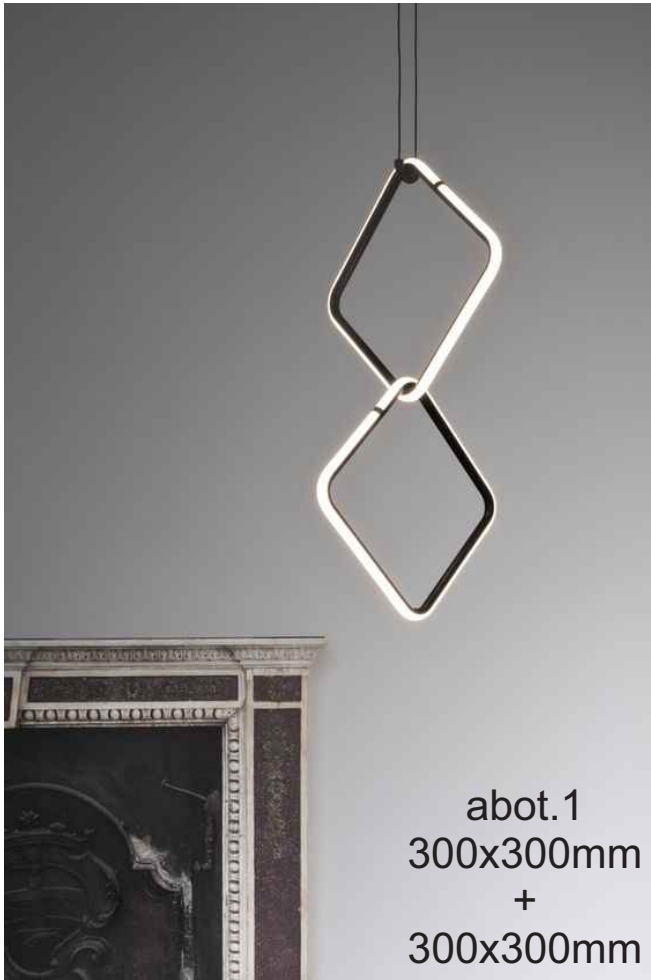

a-bOT - Line