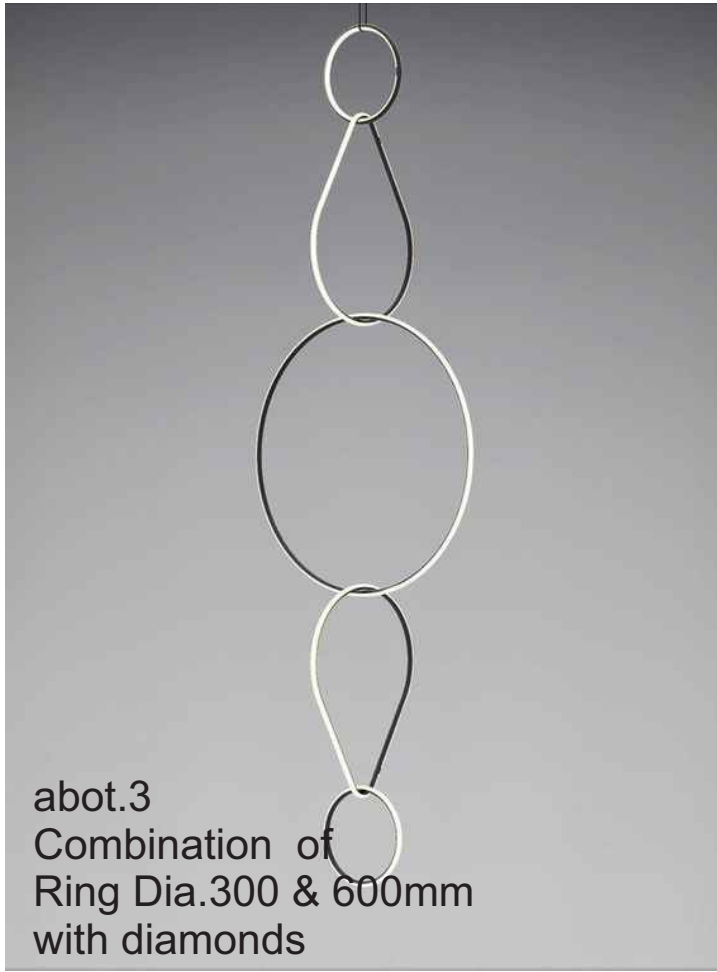

Line Light - Hexa Hollow

Mounting Type : Suspended / Surface

Product Code - KI-D703-H

Standard Available Dimensions :

Dia.300mm

Dia.450mm

Dia.600mm

Can be customized to any size

300x300mm
450x450mm
600x600mm

300mm
450mm
600mm

500mm
1000mm

300x300mm
450x450mm

Can be customized to any size

Housing Material : Aluminium Extruded
& Acrylic.

CCT : ww-nw-cw

abot.3
Combination of
Ring Dia.300 & 600mm
with diamonds

abot.4
Combination of
Ring Dia.300 & 600mm
with Line 1000mm

abot.5
Combination of
Ring Dia.300
Square 300mm
with diamond.

abot.4
Combination of
Ring Dia.300 & 600mm
with Line 1000mm.

abot.6

Combination of 300x300mm & 600x600mm Square Blocks